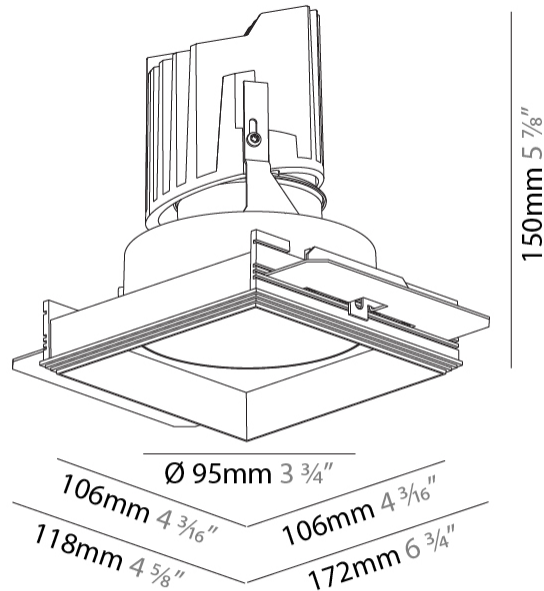

ELECTRICAL

Lamp Type: LED (Zhaga Standard)
Input Wattage (W): 16.5
Total Output Wattage (W): 14.7
Dimming: Dali Dimming
Driver Included: No
Driver Location: Recessed Housing
Driver Type: Constant Current - 120Vac
Driver Class: Class 2
Housing: See Components
Input Voltage (V): 120
Constant Current (MA): 350

LED

Number of LEDs: 1
Color Temperature (°K): Warm Dim
Max. Delivered Lumen (lm): 770
Nominal Lumen (lm): 1140
CRI: >90 CRI
Lamp Life (hrs): 50000
Upon Request: RGB-W Tunable White Special Color Temperature Special LED

OPTICAL

Reflector: 20 / 40 / 60
Upon Request: Special Beam Angles

RATINGS AND CERTIFICATIONS

Zaneen Group, Inc. 6260 Folsom Blvd, Suite 3382, F 416-247-9319, www.zaneen.com

Certified By: Certified for North American Standards
In a constant effort to supply the best product, we reserve the right to change specifications or materials without notice. The most recent specification sheets are found at zaneen.com