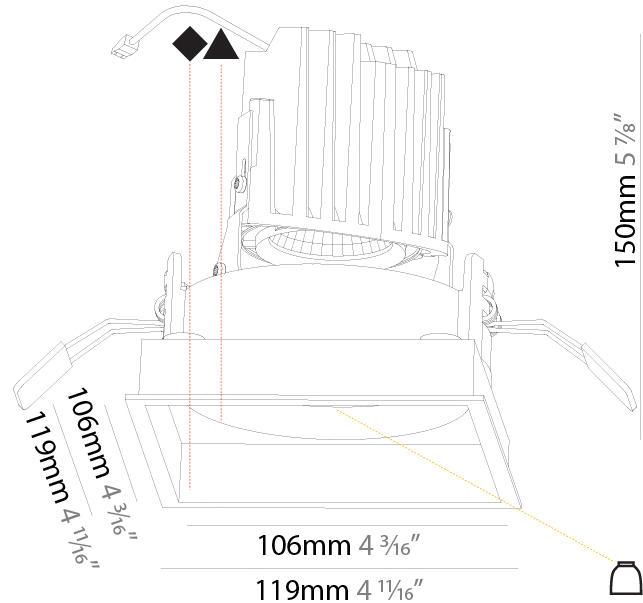

GENERAL

Series: Bioniq
Subseries: Bioniq Square Deep
Brand: Prolicht
Division: Architectural
Mounting Type: Recessed
Mounting Location: Ceiling
Subcategory: Downlight

PHYSICAL

Shape: Square
Length (mm): 119
Length (in): 4 11/16
Width (mm): 119
Width (in): 4 11/16
Depth (mm): 150
Depth (in): 5 7/8
Ceiling Thickness (mm): 10 / 12.5 / 15
Ceiling Thickness (in): 3/8 or 1/2 or 9/16
Min. Recessing Depth (mm): 170
Min. Recessing Depth (in): 6 11/16
Light Distribution: Downlight
Weight (kg): 0.592
Weight (lbs): 1.31

Fixture Finish: SSR / BKV / CWI / CRY / HAB / UFT / ITA / RUA / FTG / MYG / LOD / PUS / FRO / FUP / KIA / POP / BLS / SPG / MEY / GOH / GUM / CHC / COM / ABZ / JAG / OBR / MOS / ROR

Fixture Material: Aluminum Die Cast

Cut-out Measurements: 114mm / 4 1/2" x 114mm / 4 1/2"

ELECTRICAL

Lamp Type: LED (Zhaga Standard)
Total Output Wattage (W): 15
Dimming: Dali Dimming
Driver Included: No
Driver Location: Recessed Housing
Driver Type: Constant Current 120Vac
Housing: See components
Input Voltage (V): 120
Constant Current (MA): 350

LED

Number of LEDs: 1
Color Temperature (°K): Warm Dim
Max. Delivered Lumen (lm): 760
Nominal Lumen (lm): 1140
CRI: >90 CRI
Lamp Life (hrs): 50000

OPTICAL

Reflector°: 20 / 40 / 60
Adjustability: Rotational 355°; Tilt 30°

RATINGS AND CERTIFICATIONS

Certified By: Certified for North American Standards
IP rating: IP20