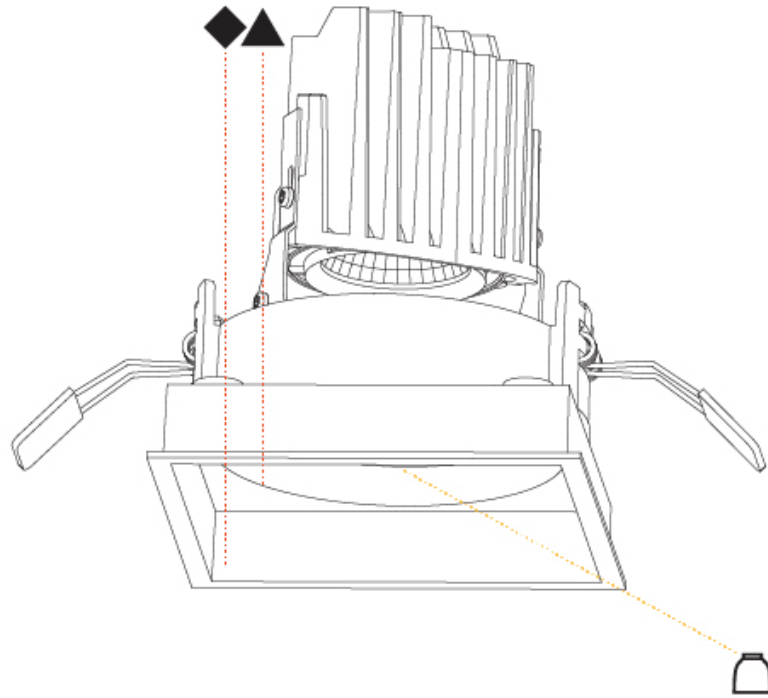

BIONIQ SQUARE DEEP RECESSED

A35552-

PROJECT	_____
TYPE	_____
SPECIFIER	_____
QUANTITY	_____
DATE	_____

A