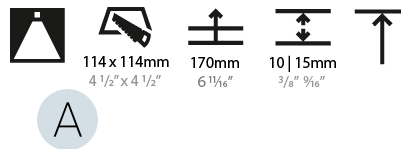

GENERAL

Series: Bioniq
Subseries: Bioniq Square Deep
Brand: Prolicht
Division: Architectural
Mounting Type: Recessed
Mounting Location: Ceiling
Subcategory: Downlight

PHYSICAL

Shape: Square
Length (mm): 119
Length (in): 4 11/16
Width (mm): 119
Width (in): 4 11/16
Depth (mm): 150
Depth (in): 5 7/8
Ceiling Thickness (mm): 10 / 12.5 / 15
Ceiling Thickness (in): 3/8 or 1/2 or 9/16
Min. Recessing Depth (mm): 170
Min. Recessing Depth (in): 6 11/16
Light Distribution: Downlight
Weight (kg): 0.592
Weight (lbs): 1.31

Fixture Finish: SSR / BKV / CWI / CRY / HAB / UFT / ITA / RUA / FTG / MYG / LOD / PUS / FRO / FUP / KIA / POP / BLS / SPG / MEY / GOH / GUM / CHC / COM / ABZ / JAG / OBR / MOS / ROR

Fixture Material: Aluminum Die Cast

Cut-out Measurements: 114mm / 4 1/2" x 114mm / 4 1/2"

ELECTRICAL

Lamp Type: LED (Zhaga Standard)
Total Output Wattage (W): 15
Dimming: Dali Dimming
Driver Included: No
Driver Location: Recessed Housing
Driver Type: Constant Current 120Vac
Housing: See components
Input Voltage (V): 120
Constant Current (MA): 350

LED

Number of LEDs: 1
Color Temperature (°K): Warm Dim
Max. Delivered Lumen (lm): 760
Nominal Lumen (lm): 1140
CRI: >90 CRI
Lamp Life (hrs): 50000

OPTICAL

Reflector°: 20 / 40 / 60
Adjustability: Rotational 355°; Tilt 30°

RATINGS AND CERTIFICATIONS

Certified By: Certified for North American Standards
IP rating: IP20